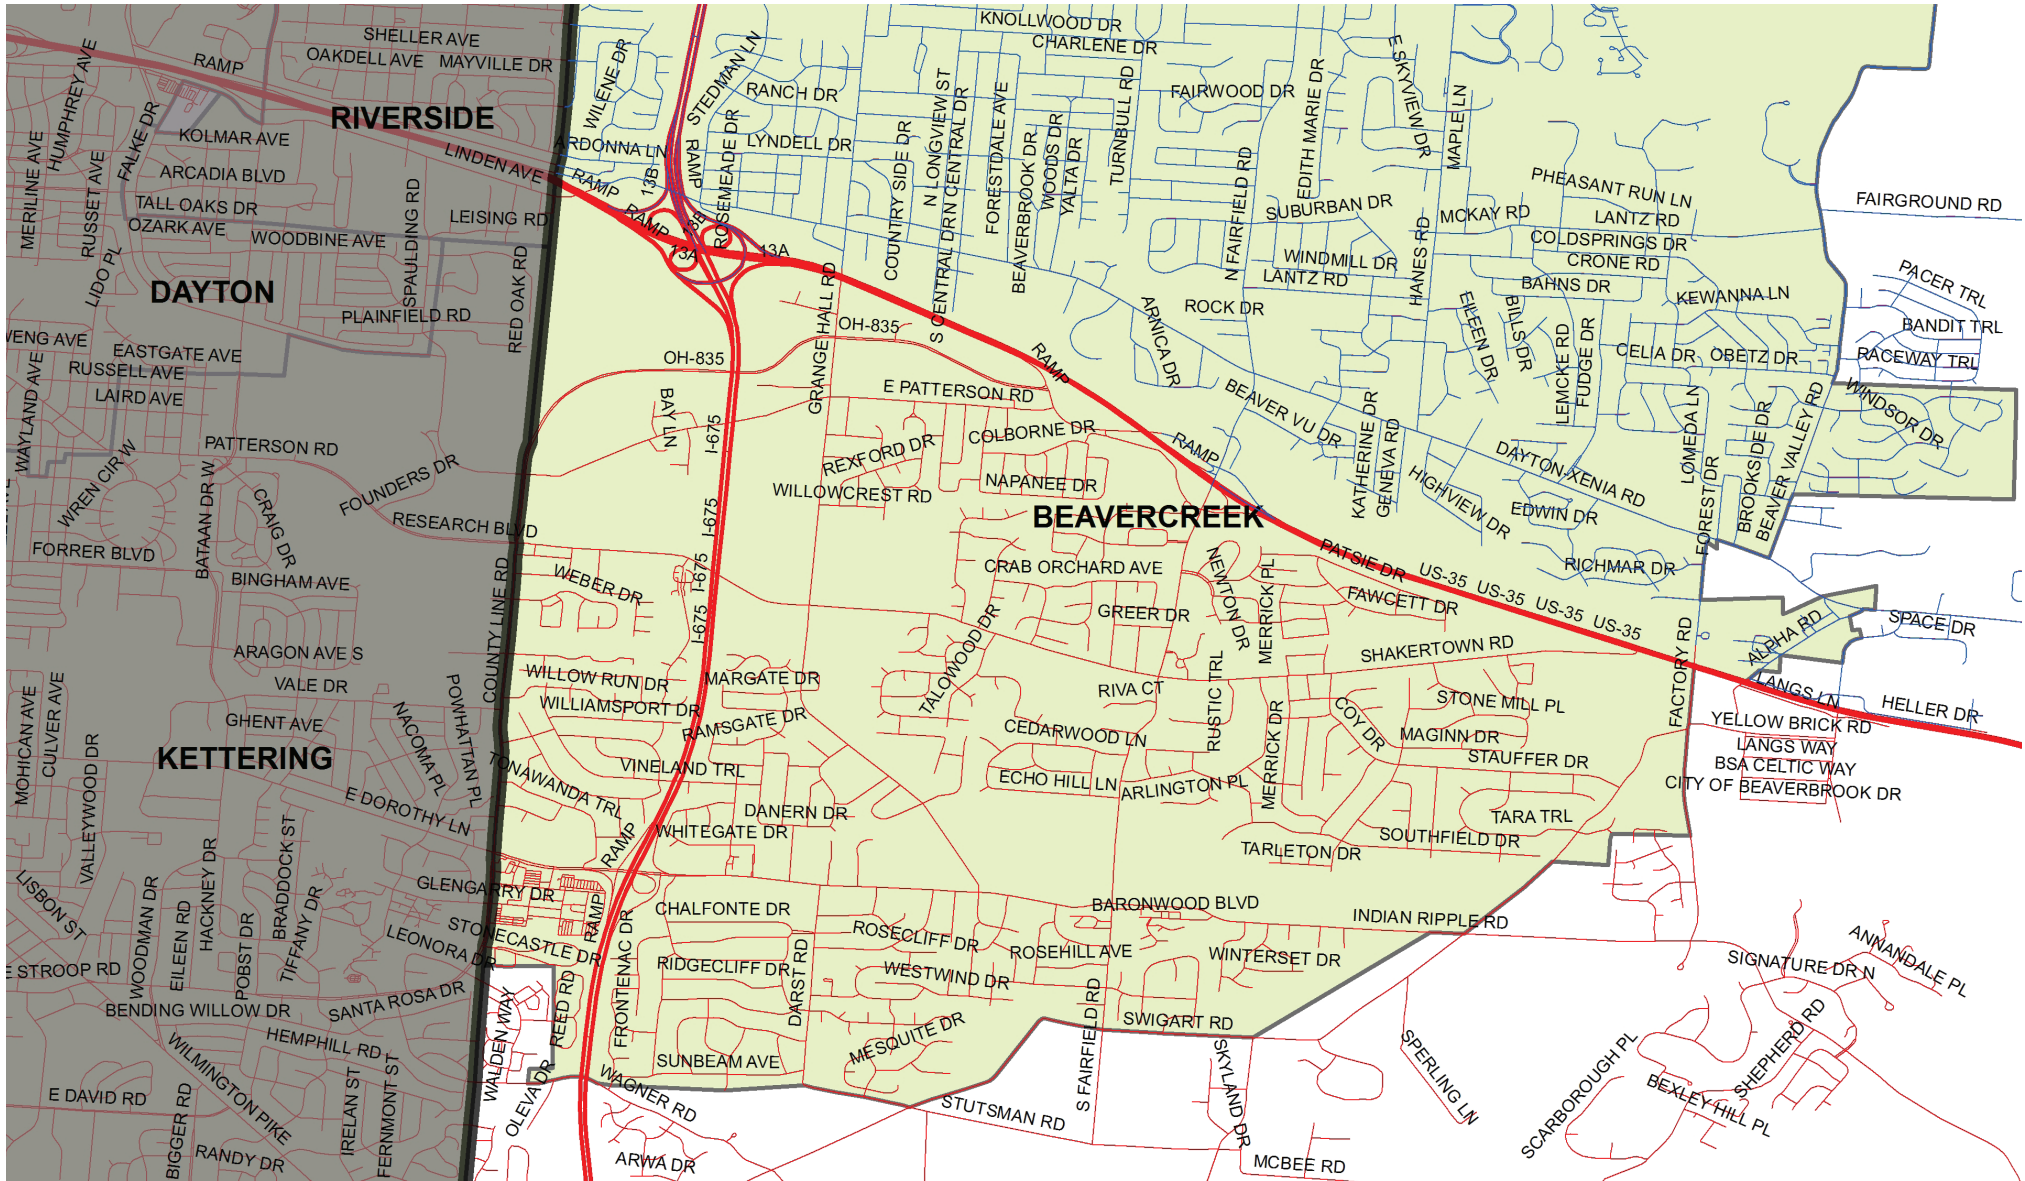

RUMPKE HOLIDAY SCHEDULE

Beavercreek (South-Greene County), OH

KEY — Streets in **BLUE** will NOT be delayed.

— Streets in **RED** will be on delay Memorial Day, 4th of July, Labor Day, and Thanksgiving.