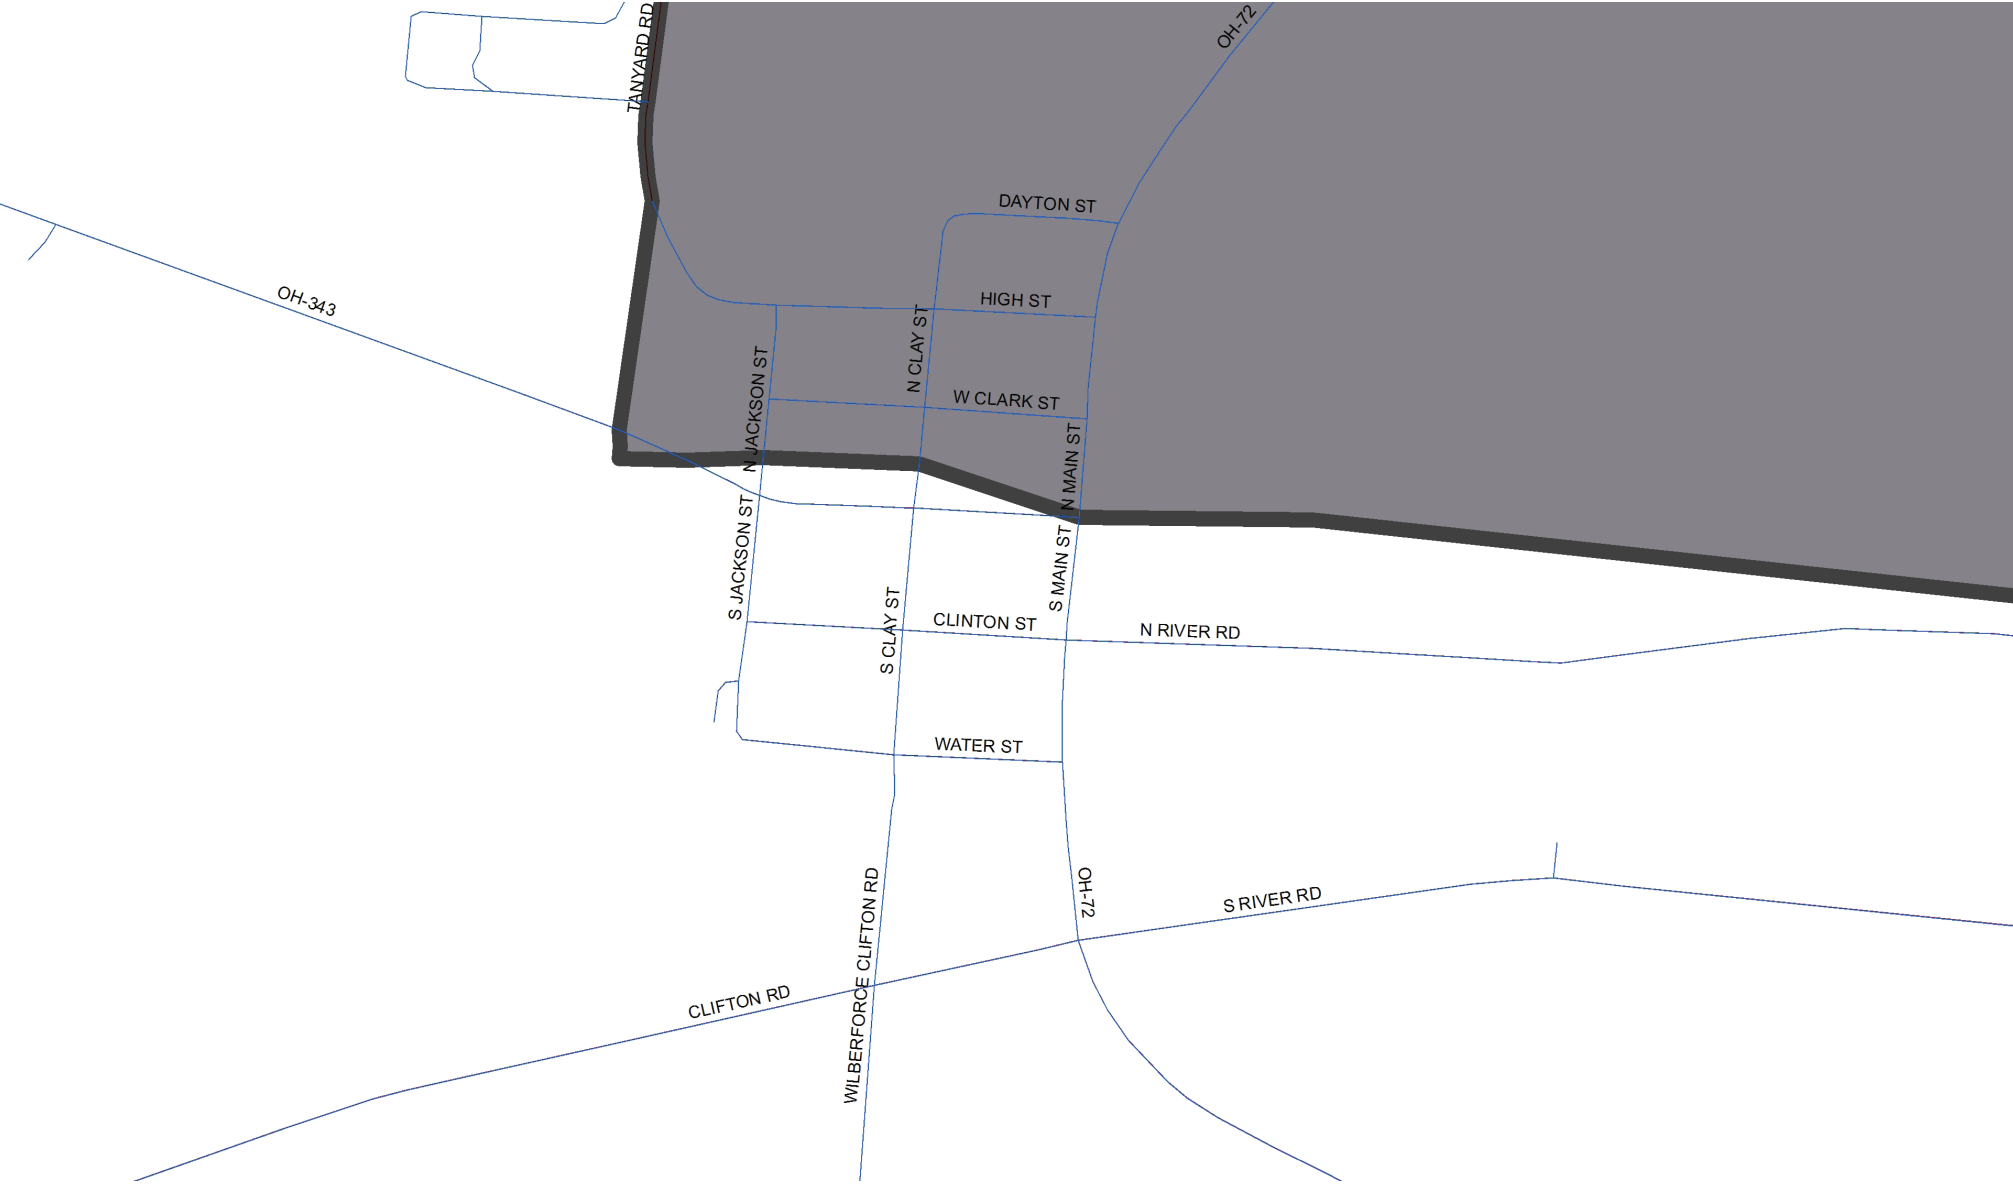

RUMPKE HOLIDAY SCHEDULE

Clifton (Green/Clarke County), OH

KEY — Streets in **BLUE** will be on delay Memorial Day, 4th of July, Labor Day, and Thanksgiving. — Streets in **RED** will NOT be delayed.