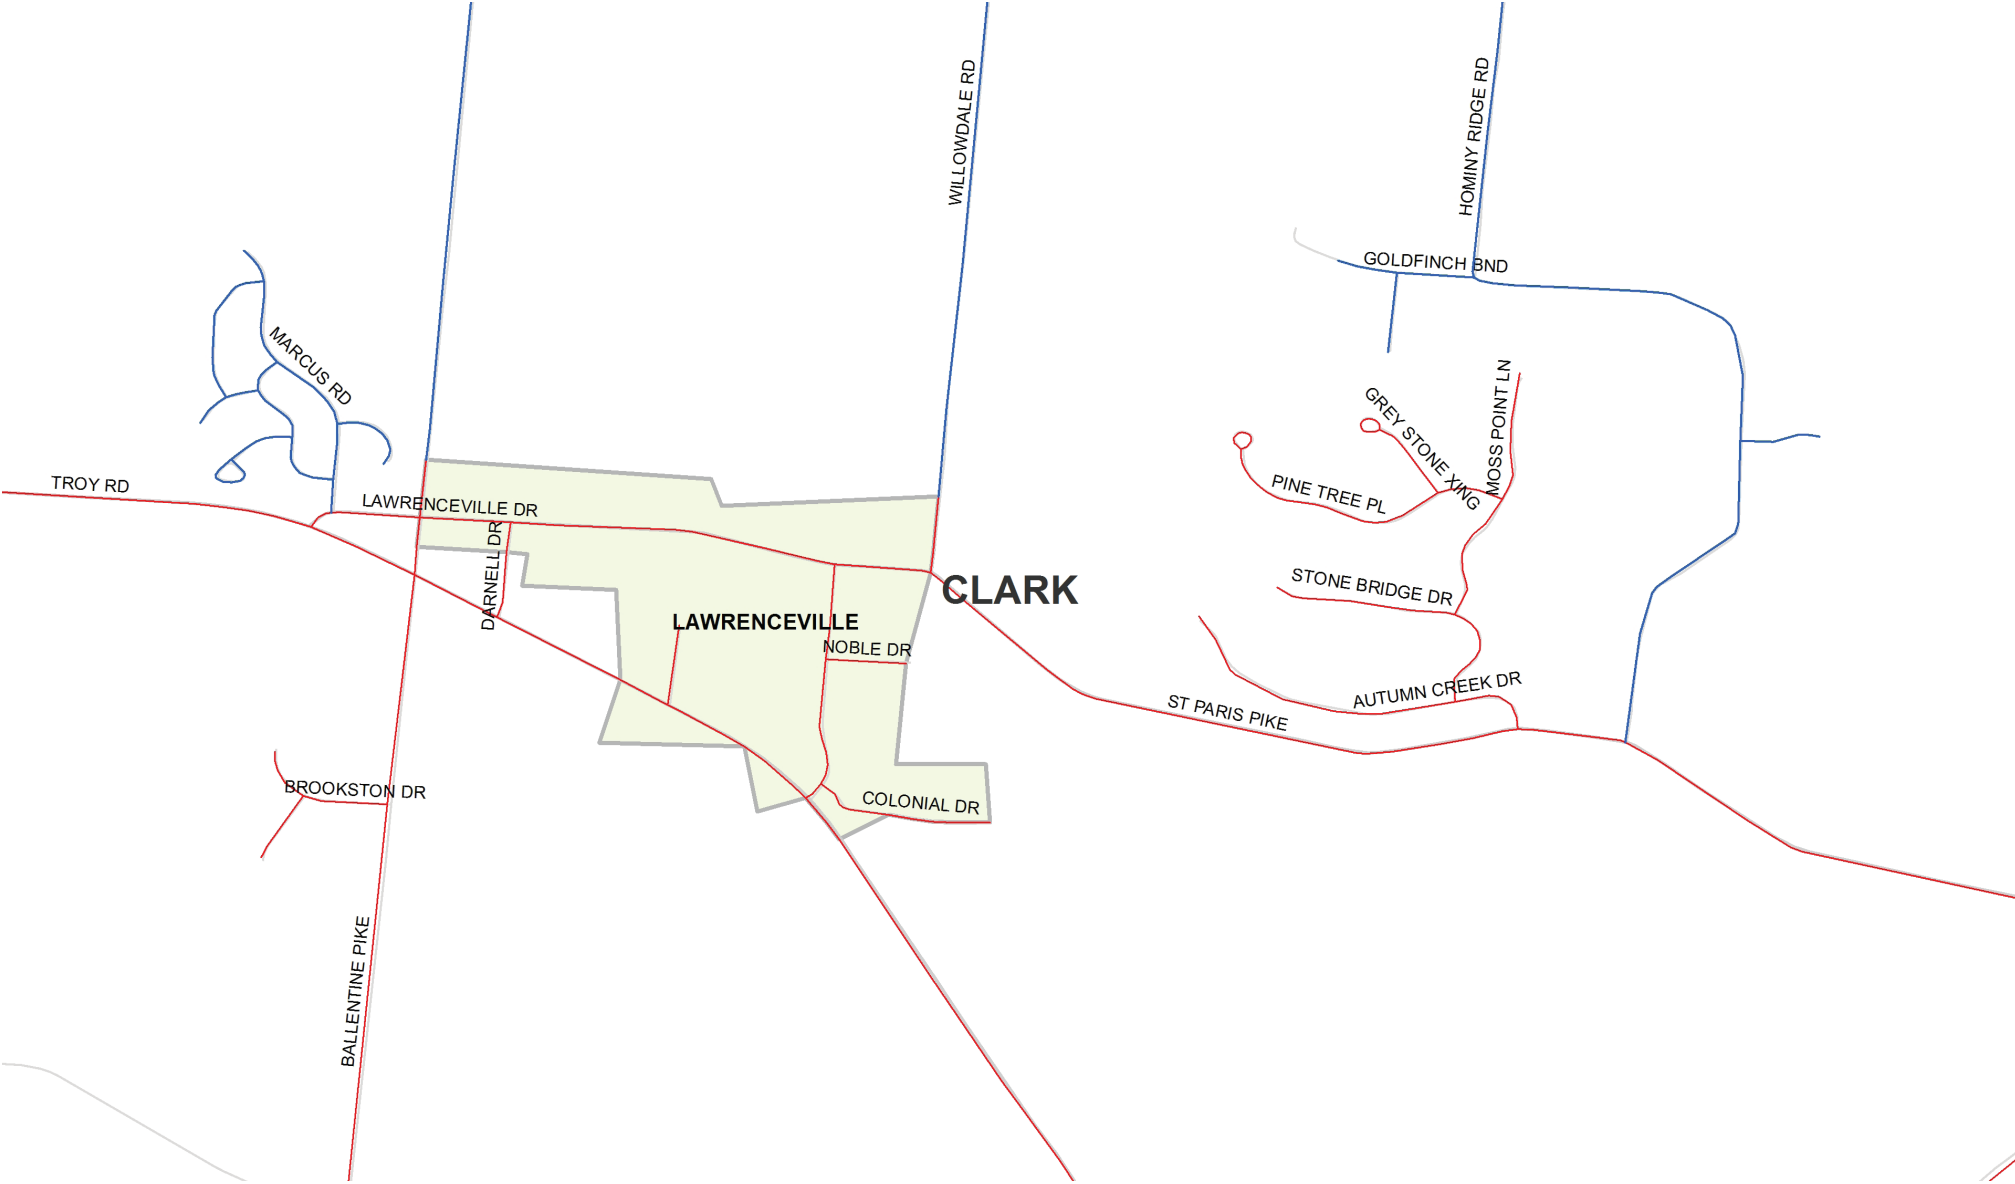

# RUMPKE HOLIDAY SCHEDULE

Lawrenceville, OH

**KEY**    — Streets in **BLUE** will NOT be delayed.

— Streets in **RED** will be on delay Memorial Day, 4th of July, Labor Day, and Thanksgiving.